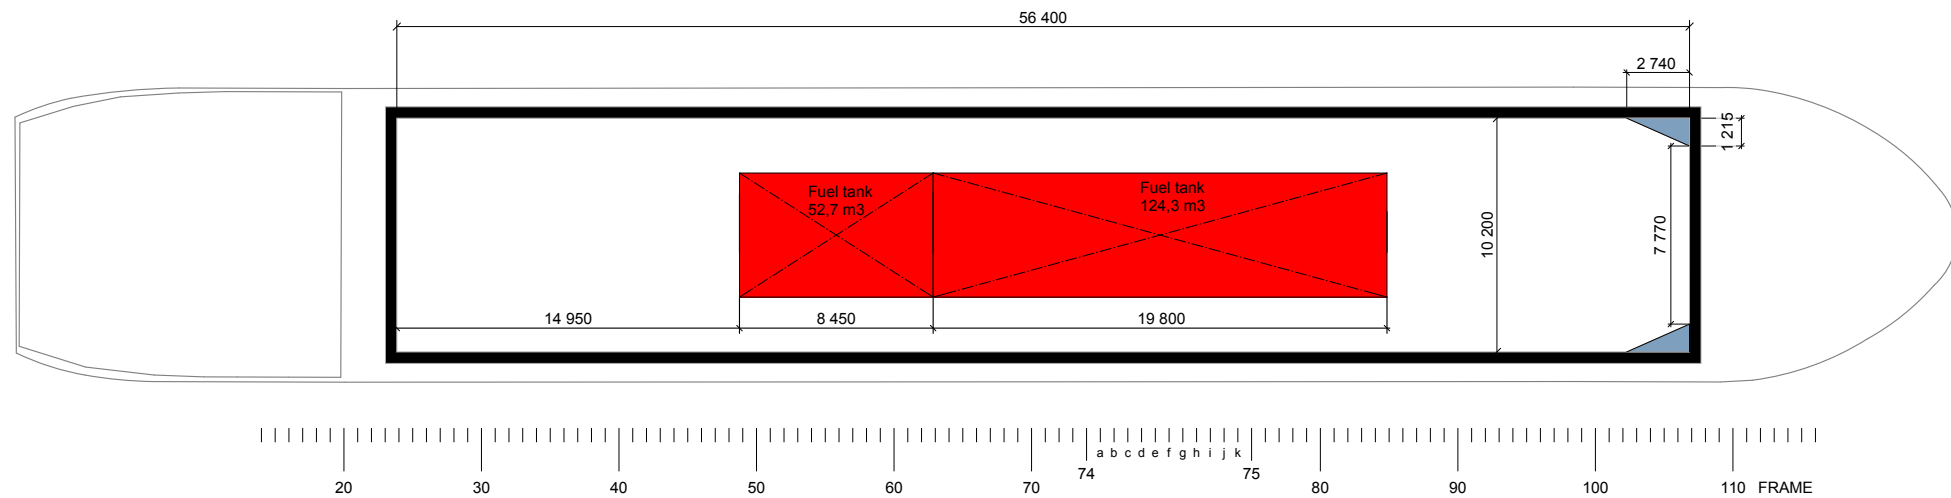

M/V OLZA

FRAME DISTANCE = 600 mm

 Bulkheads position options

 Bulkhead A+B parking position