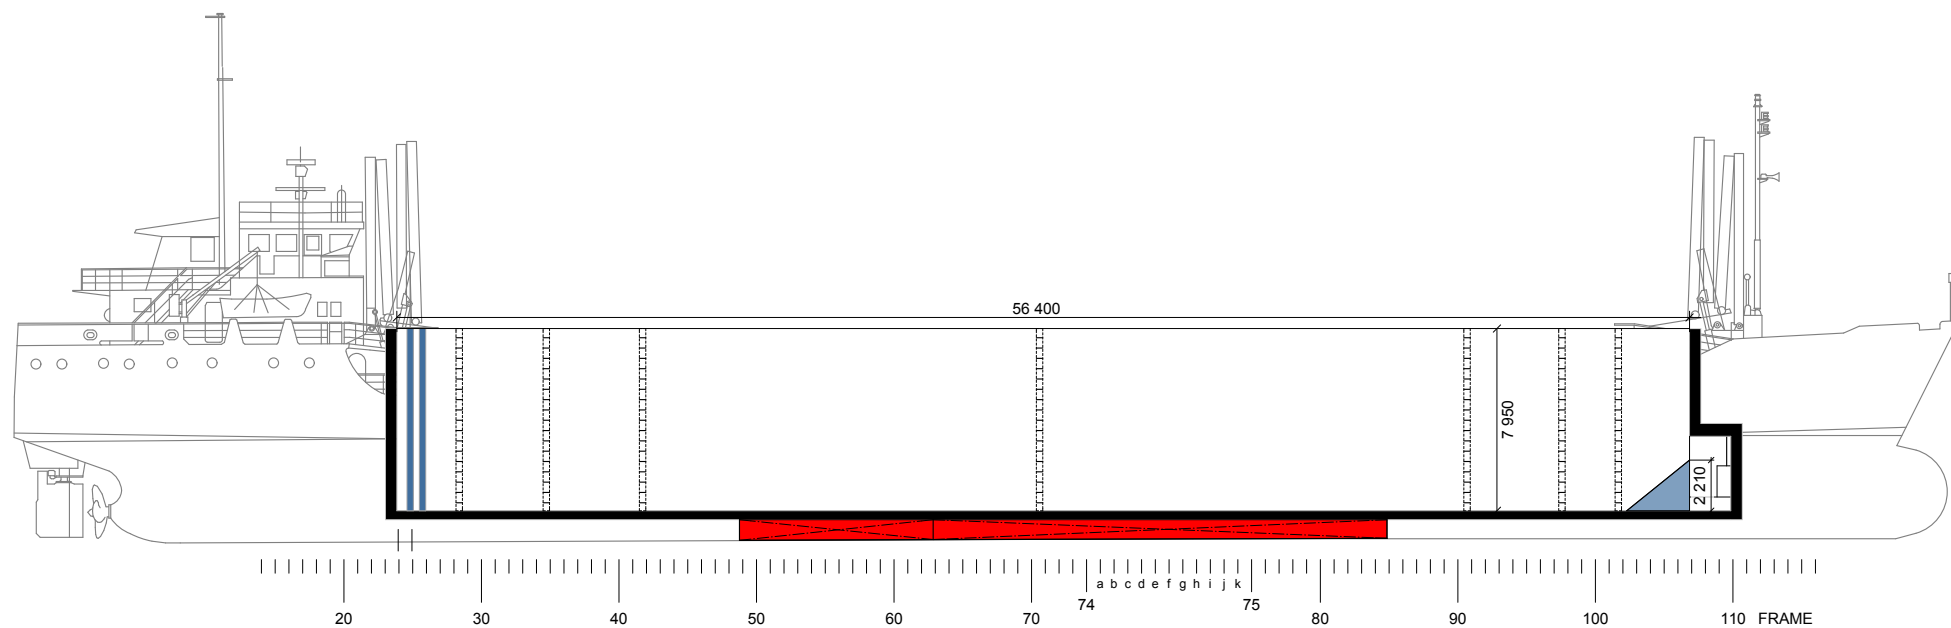

M/V OLZA

FRAME DISTANCE = 600 mm

 Bulkheads position options

 Bulkhead A+B parking position