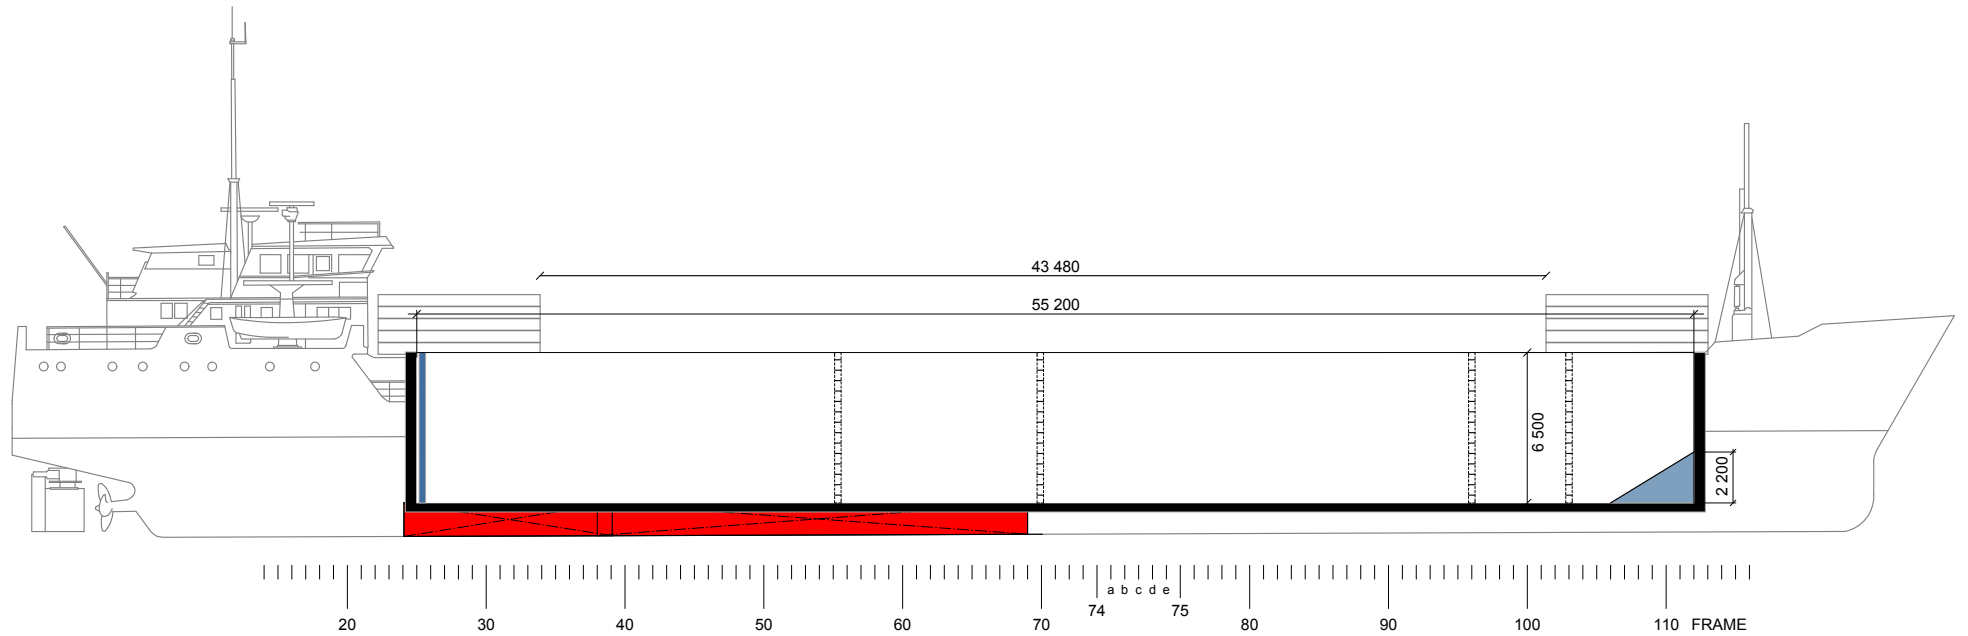

# M/V OSA

- FRAME DISTANCE = 600 mm
-  Bulkheads position options
  -  Bulkhead A parking position