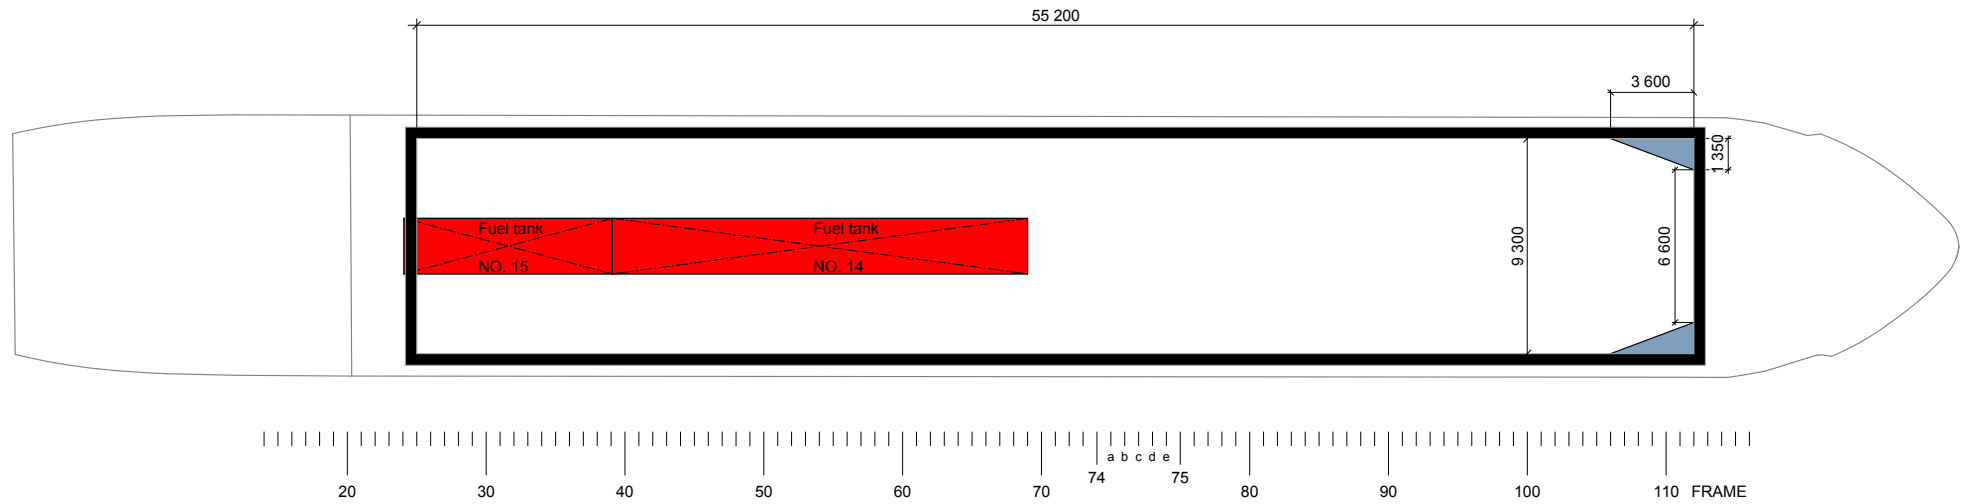

# M/V OSA

- FRAME DISTANCE = 600 mm
-  Bulkheads position options
  -  Bulkhead A parking position