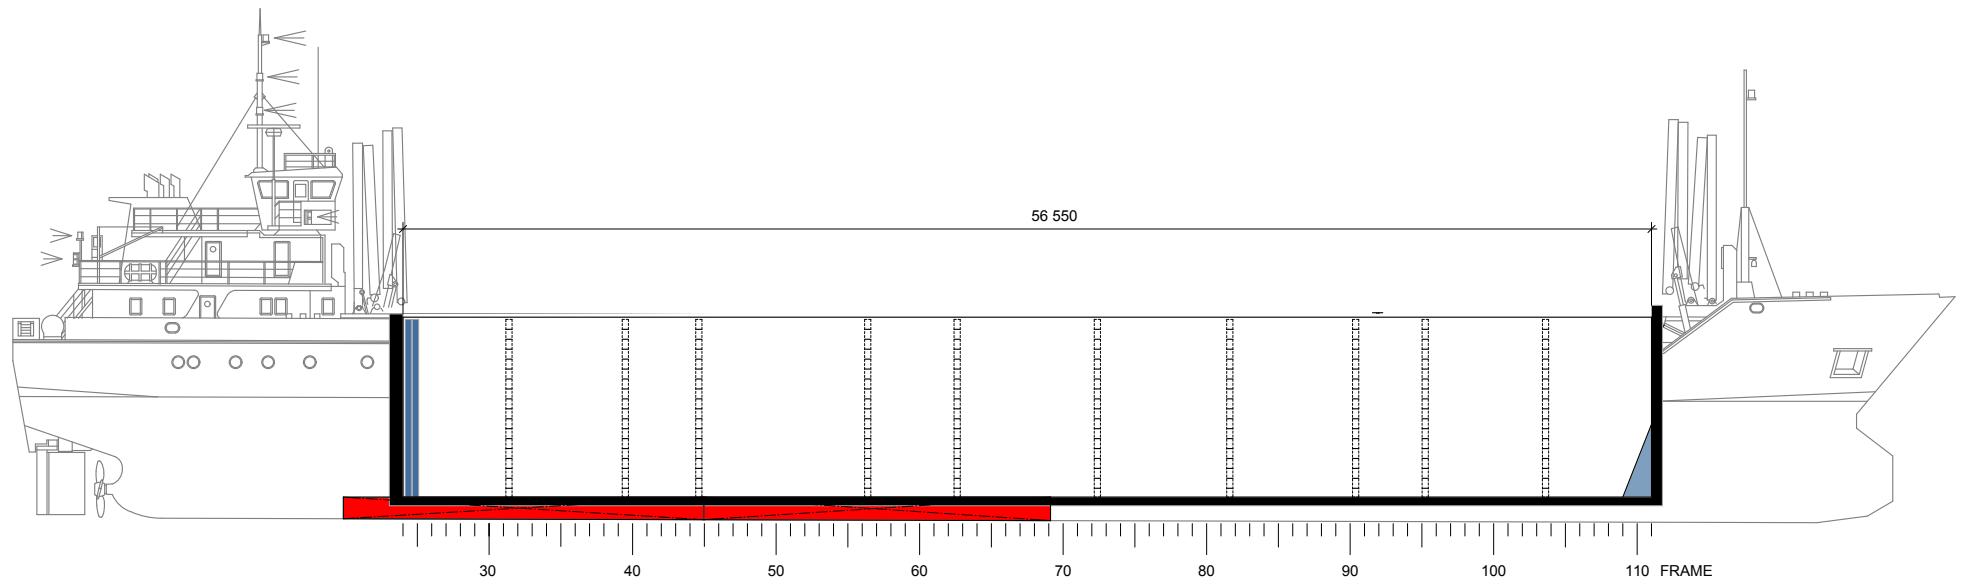

M/V PROSNA

FRAME DISTANCE = 650 mm

 Bulkheads position options

 Bulkhead A+B parking position