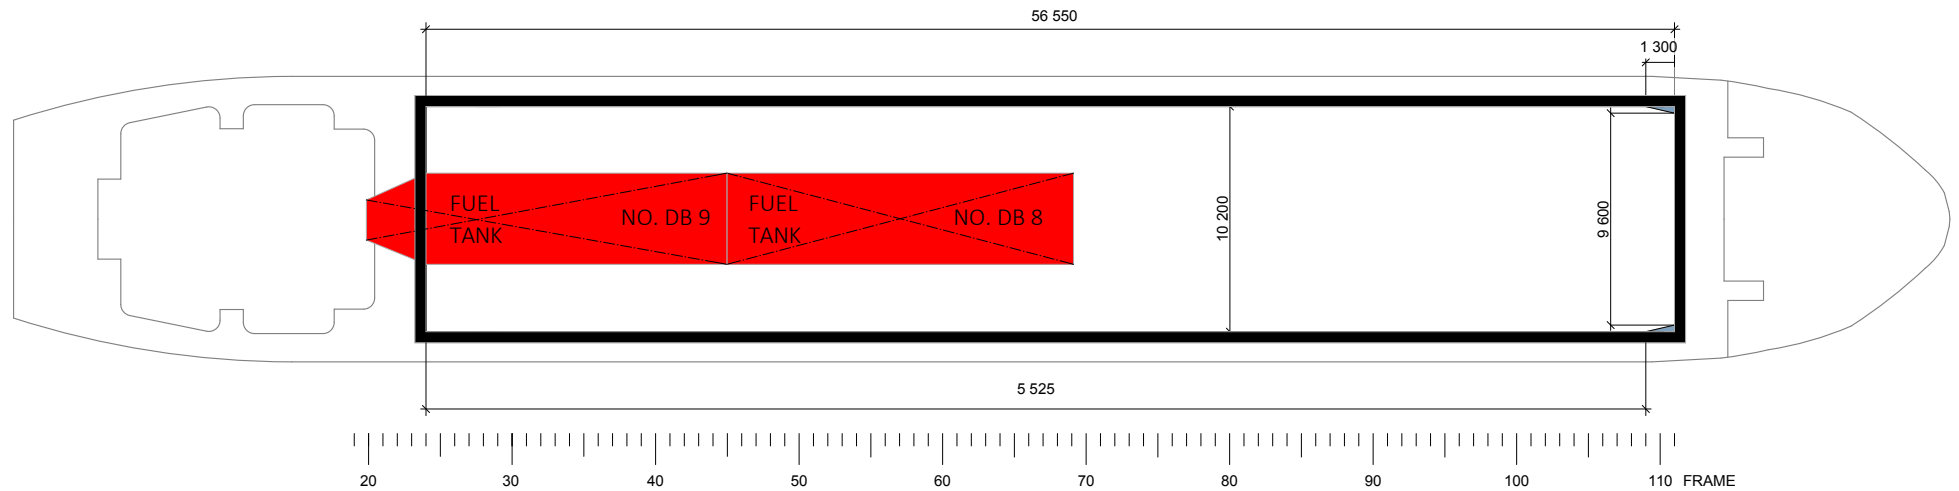

M/V PROSNA

FRAME DISTANCE = 650 mm

 Bulkheads position options

 Bulkhead A+B parking position