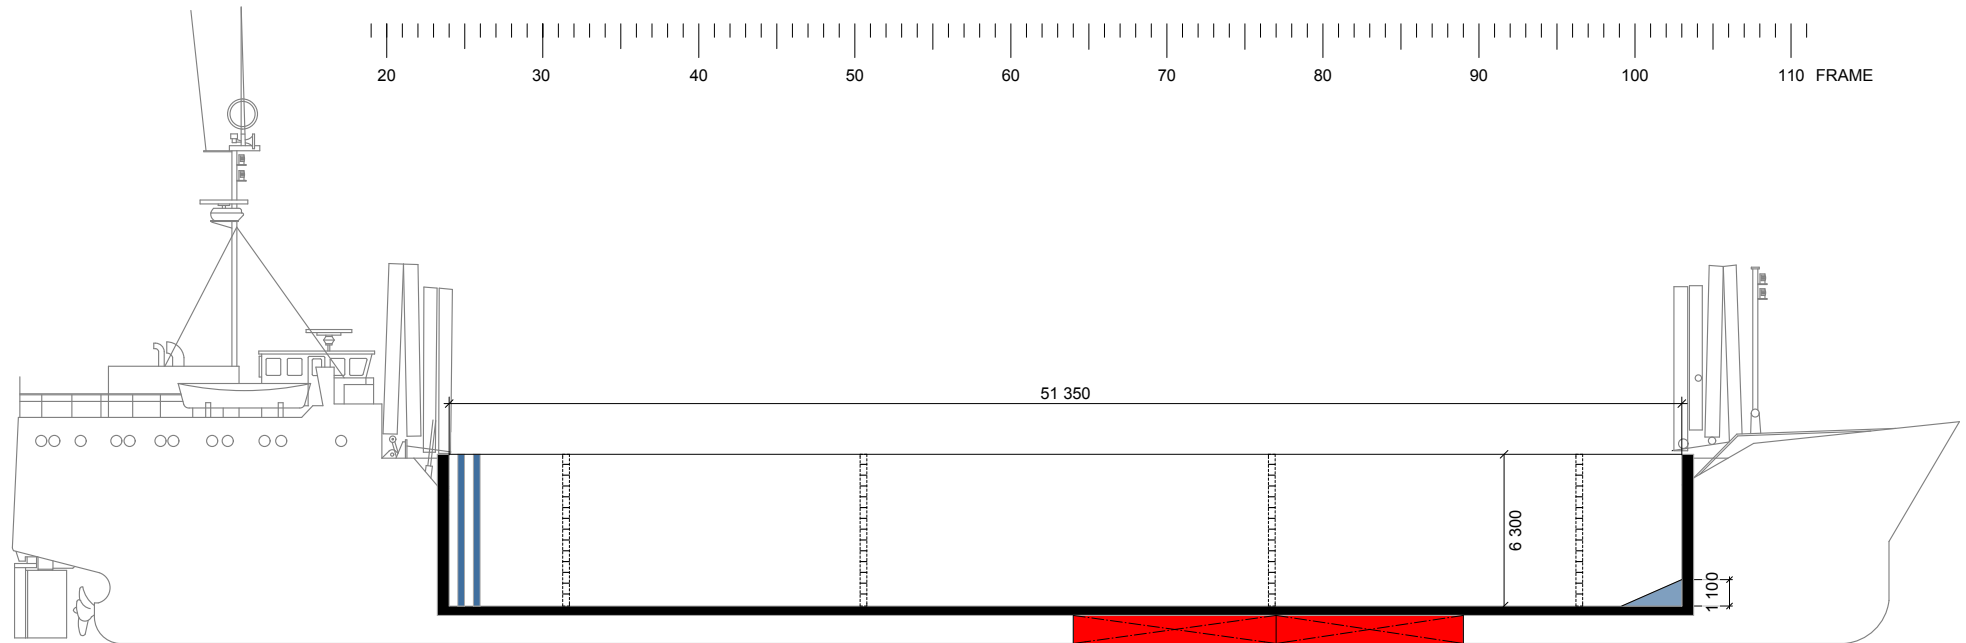

# M/V RABA

FRAME DISTANCE = 650 mm

 Bulkheads position options

 Bulkhead A+B parking position