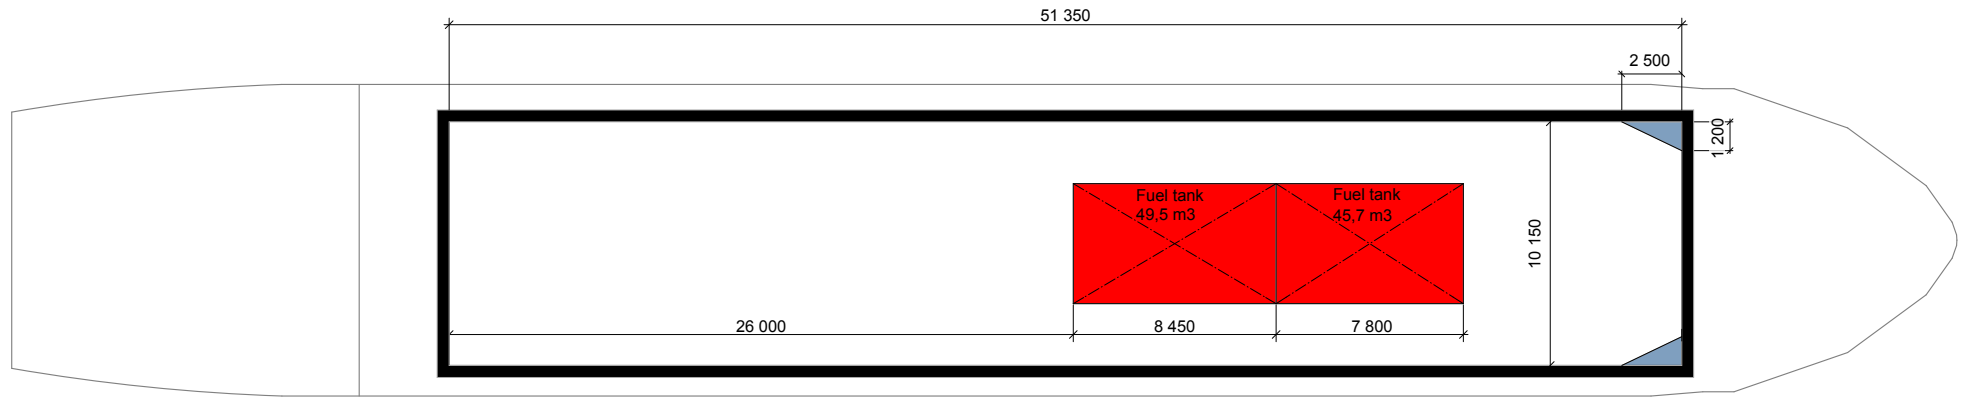

# M/V RABA

FRAME DISTANCE = 650 mm

 Bulkheads position options

 Bulkhead A+B parking position